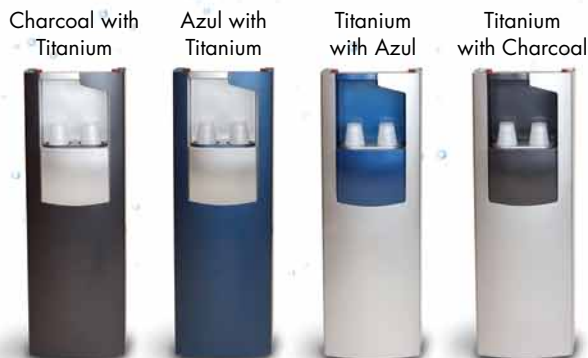

Available Color Options